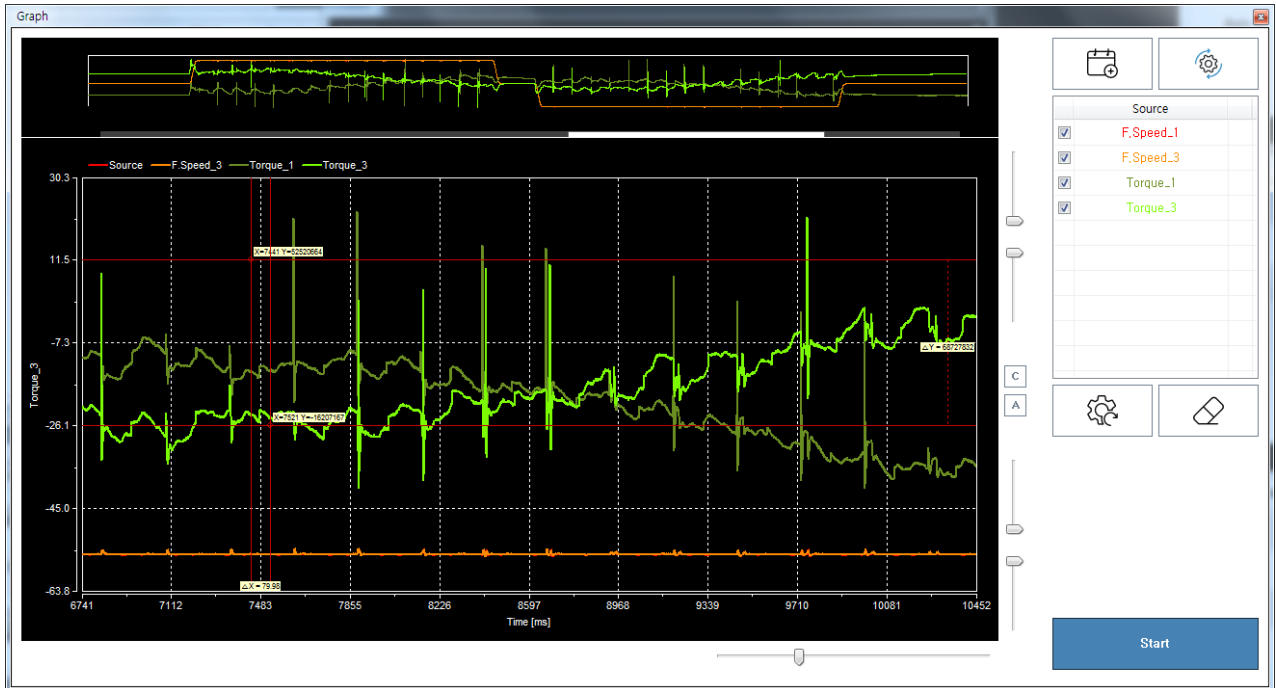

&	1
AddInfo	1
Case 1	1
Cause	1
Solution	1
Case 2	2
Cause	2
Solution	2

ethercat, , panasonic, , , , ,

&

×

AddInfo

- 가
- •
- •
- 가 ( )
- Target Position 1Cycle 2

Case 1

Cause

- 1)

Solution

- Cable