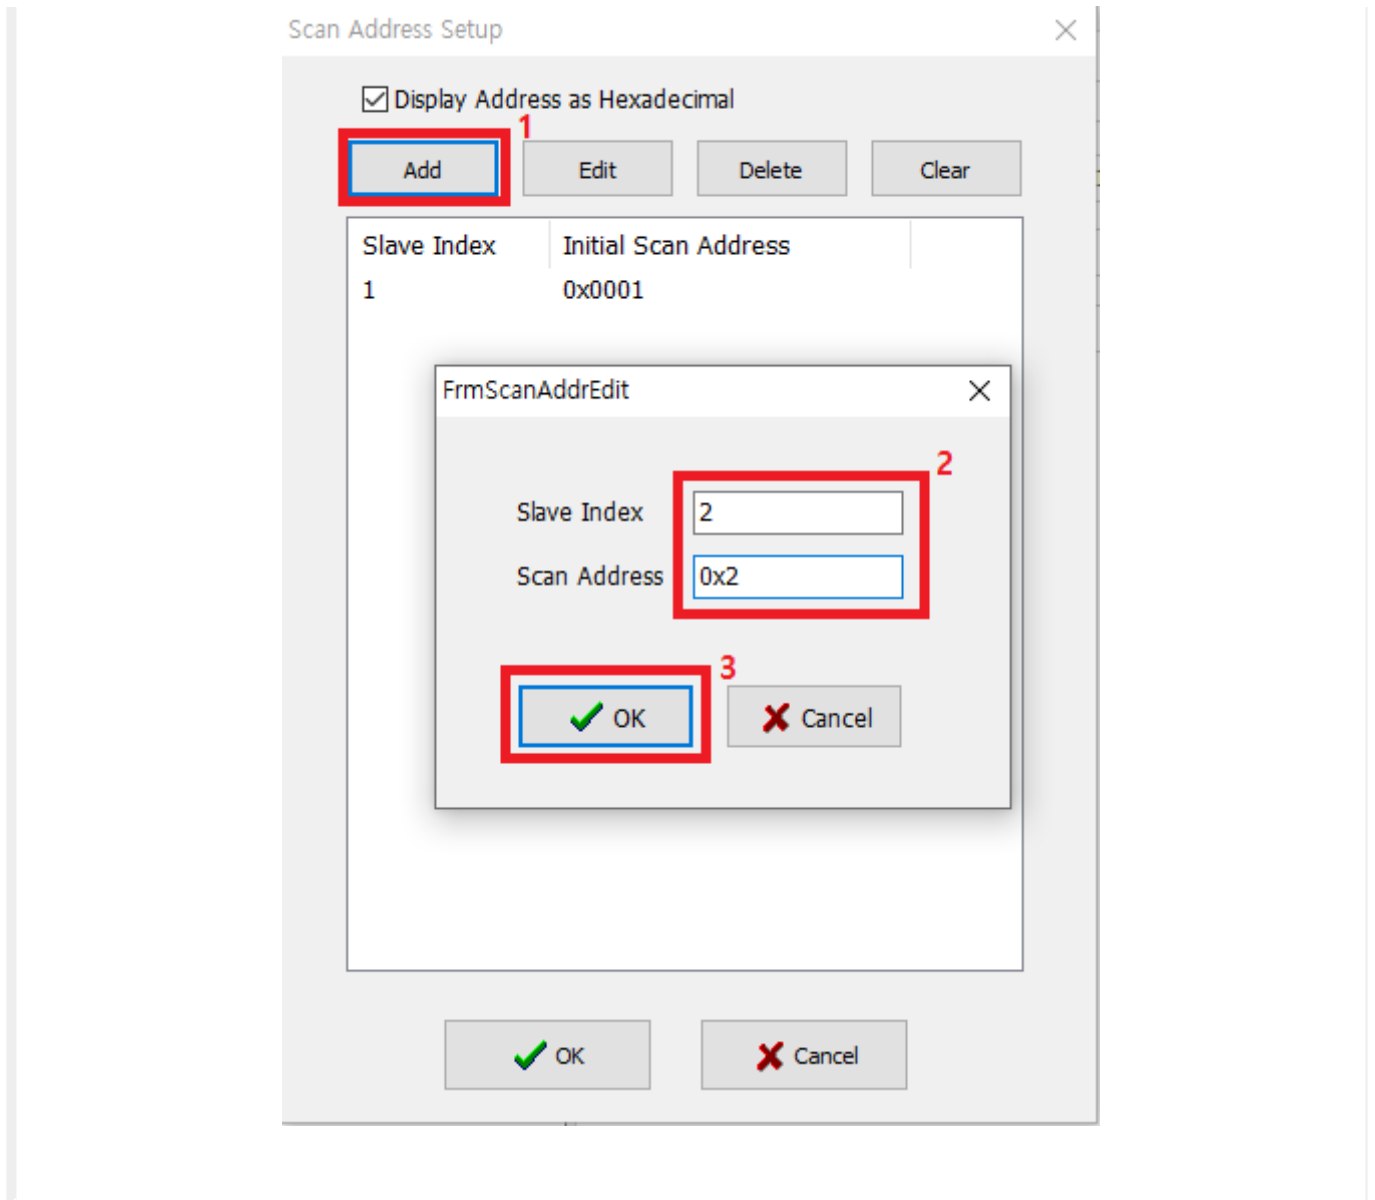

..... 1

..... 1

ELMO :

x
(Station Alias)

x Alias ,

- Station Alias , Configurator Alias Slave
Physical Address

ComiIDE

- **CSA**
 - AddressMode CSA
 - PhysAddr_Hex Address
 - Download

ComiECatConfig

- **Config - Scan Setup** 'Scan Address Setup'

- **Add**

- SlaveIndex, Address **OK**
- 'Scan' , .

From:
<https://www.comizoa.com/info/> - -

Permanent link:
https://www.comizoa.com/info/doku.php?id=platform:ethercat:70_users_guide:20_ts:csa&rev=1624434107