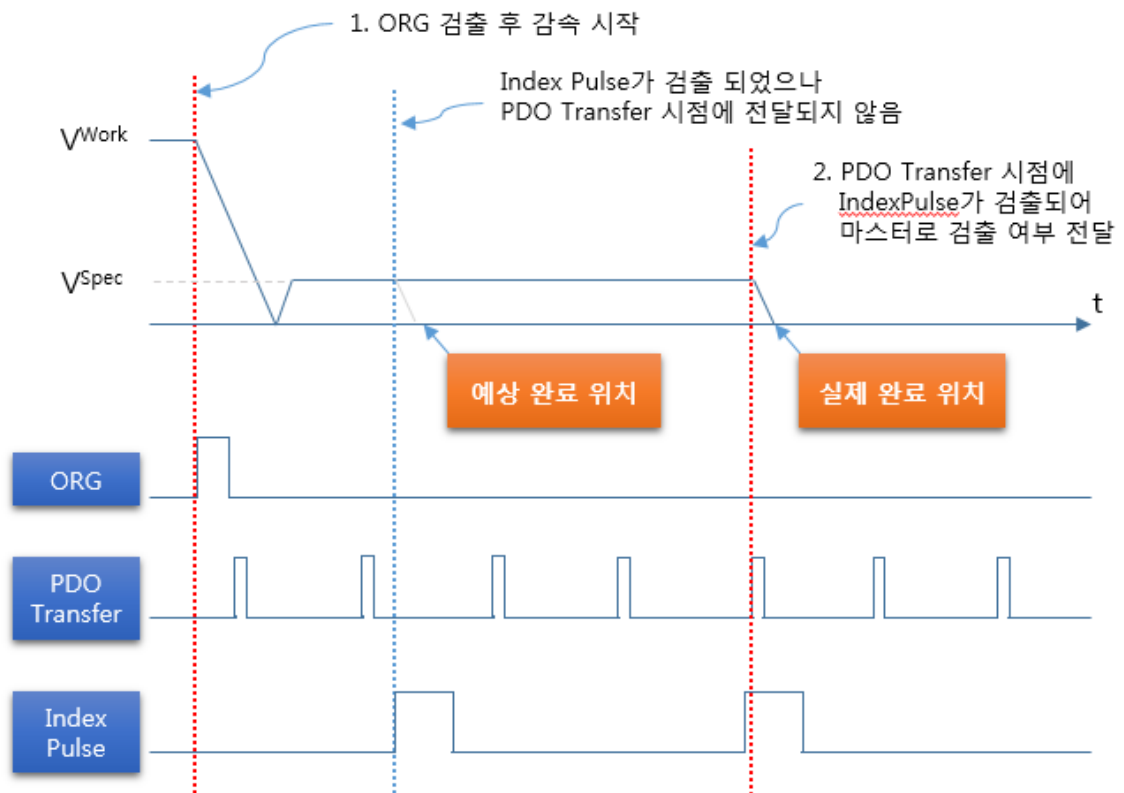

Case 1 1
 AddInfo 1
 Cause 1
 Solution 2
Case 2 3
 AddInfo 3
 Cause 3
 Solution 4

- Index Pulse , 1 (ORG)가 index Pulse , Index Pulse 1 index

Solution

- Index Pulse 1 1
- (Vwork)

Case 2

AddInfo

- 100 Homing Method Index Pulse(Z) Mode

Cause

- 100 Homing Method 가 .
- Index Pulse PDO() .
- Index Pulse Z ,

- Index Pulse 2 .