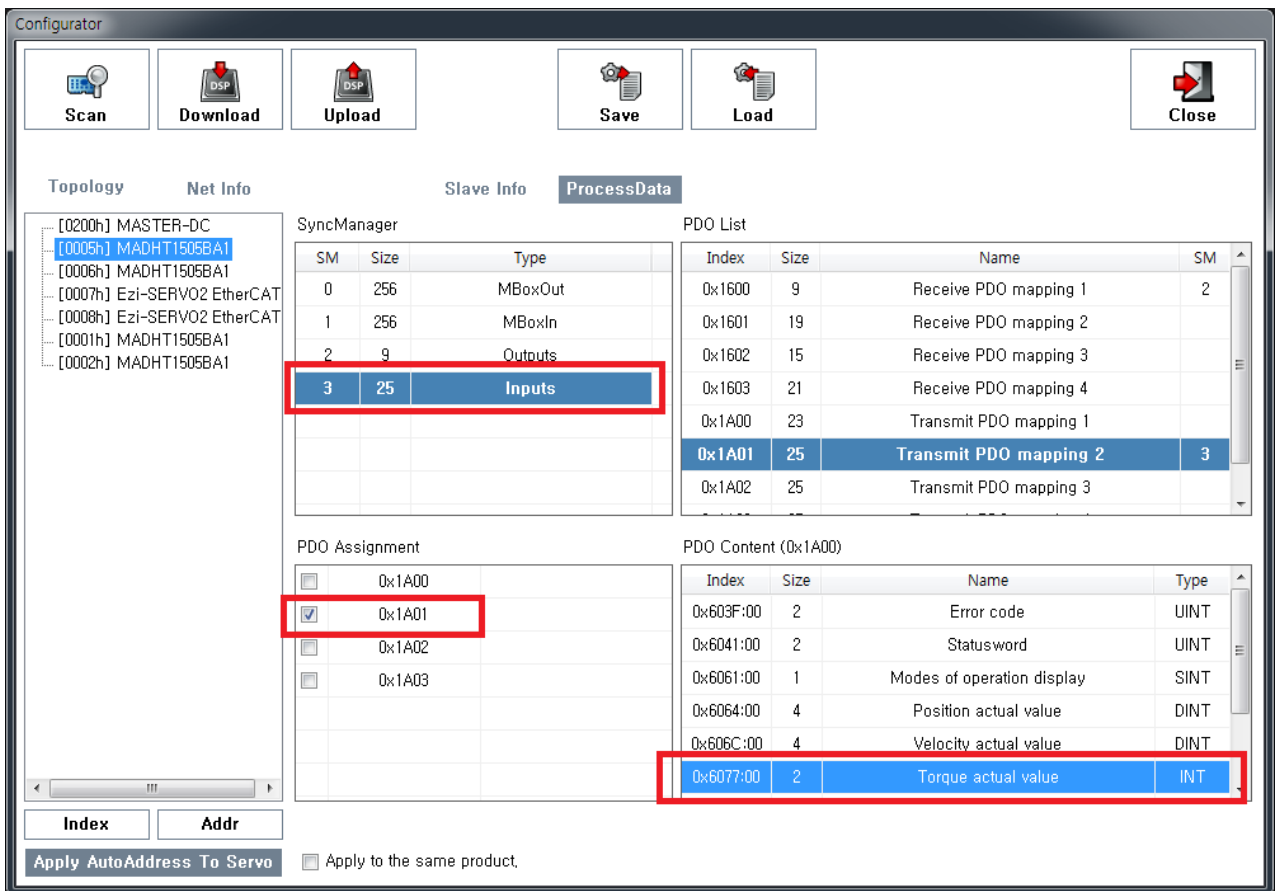

Case 1 1
Cause 1
Solution 1

× Torque가 0

Case 1

Cause

- InPDO Data Torque
- [1\)](#)

Solution

- InPDO Data Torque Configuration
 - Torque PDO Map

- Config [Configuration Guide](#)

1)

InPDO Data

From:

<https://www.comizoa.com/info/> - -

Permanent link:

https://www.comizoa.com/info/doku.php?id=platform:ethercat:70_users_guide:20_ts:torque_monitor_failed&rev=1560402458

Last update: **2024/07/08 18:22**