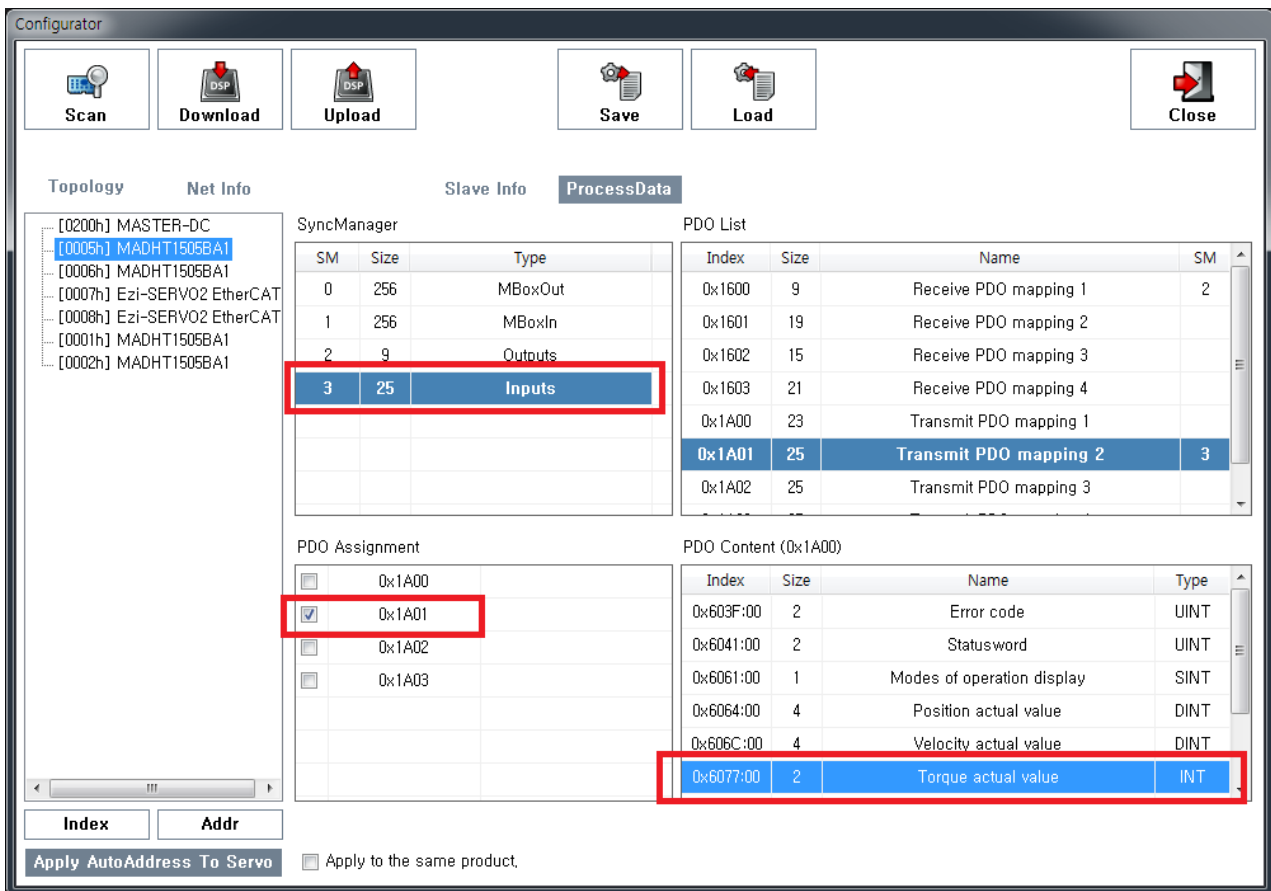

Case 1 1
Cause 1
Solution 1

× Torque가 0

Case 1

Cause

- InPDO Data Torque
- 1)

Solution

- InPDO Data Torque Configuration
 - Torque PDO Map

- Config [Configuration Guide](#)

1)

InPDO Data

From:
<https://www.comizoa.com/info/> - -

Permanent link:
https://www.comizoa.com/info/doku.php?id=platform:ethercat:70_users_guide:20_ts:torque_monitor_failed&rev=1576574941

Last update: **2024/07/08 18:22**