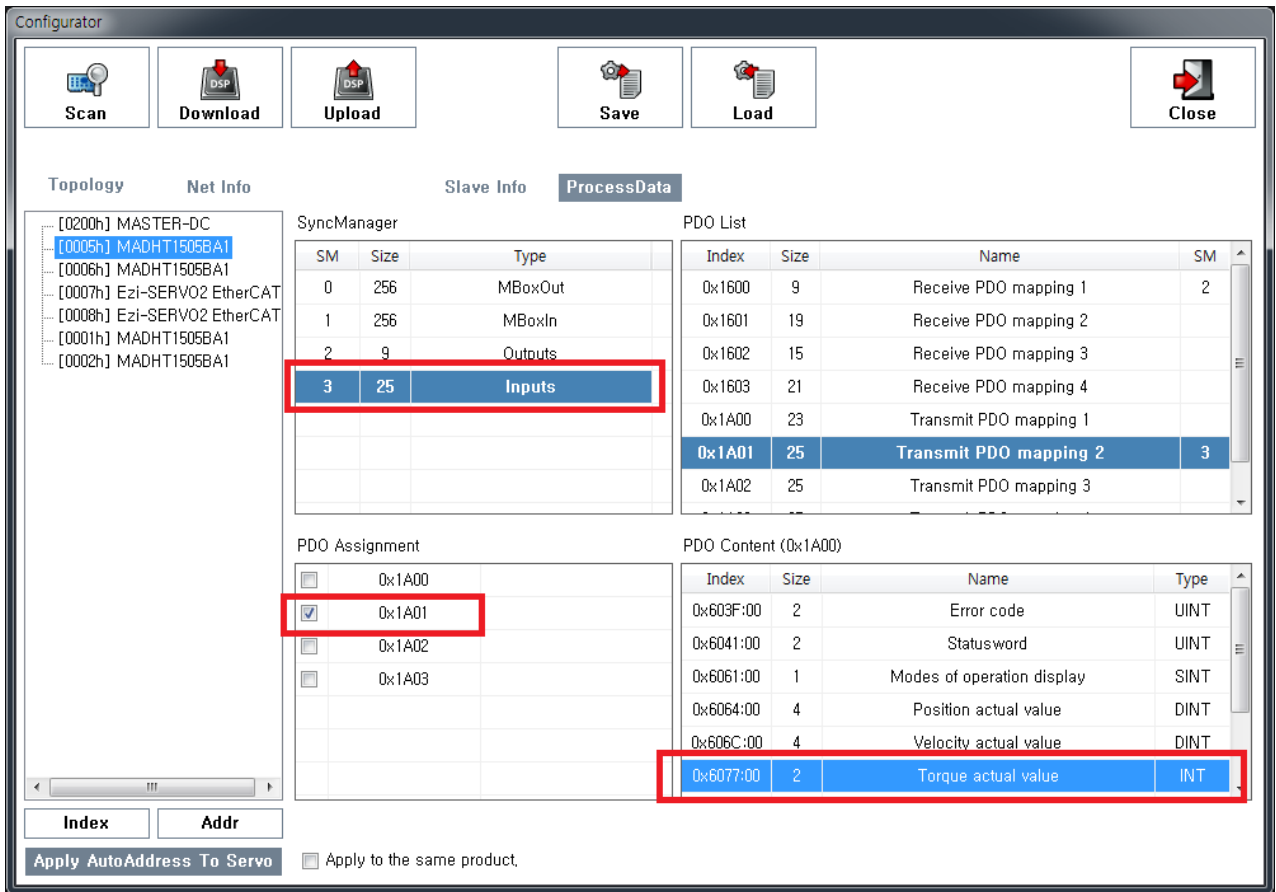

.....	1
Case 1	1

× Torque가 0

Case 1

- InPDO Data Torque

- 1)

- InPDO Data Torque 가 Configuration
 - Torque PDO Map

- Config Configuration Guide

1)
InPDO Data

From:

<https://www.comizoa.com/info/> - -

Permanent link:

https://www.comizoa.com/info/doku.php?id=platform:ethercat:70_users_guide:20_ts:torque_monitor_failed&rev=1624434268

Last update: **2024/07/08 18:22**