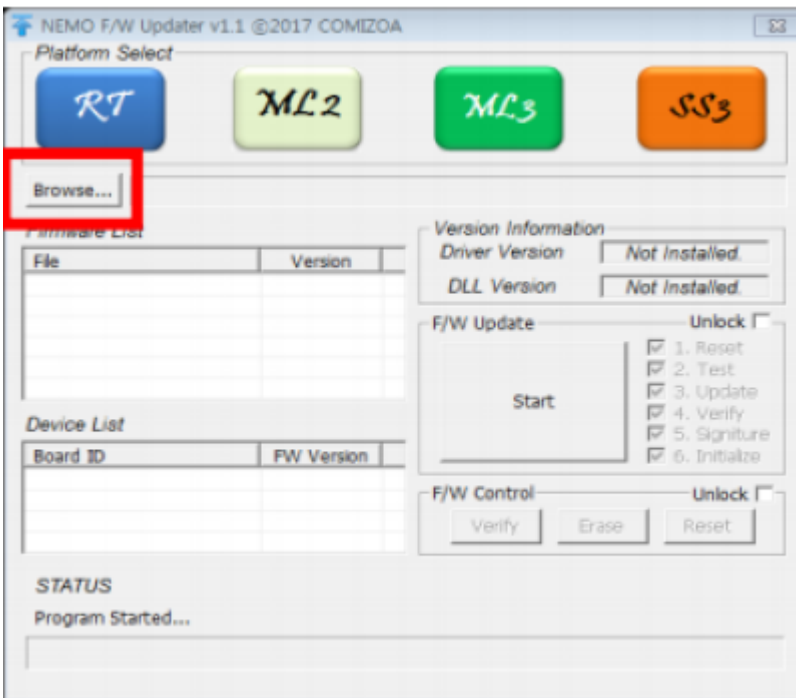

## NEMO Master Board

### NEMO Master Board

(NemoFWU.exe)

- 1. - Firmware - NemoFWU.exe
- 2. RT(LX520), ML2(LX530S), ML3(LX530), SS3(LX540/H)

- 가 DLL  
- Firmware DLL .

- Browse .dat

- Start

From: <https://www.comizoa.com/info/> - -