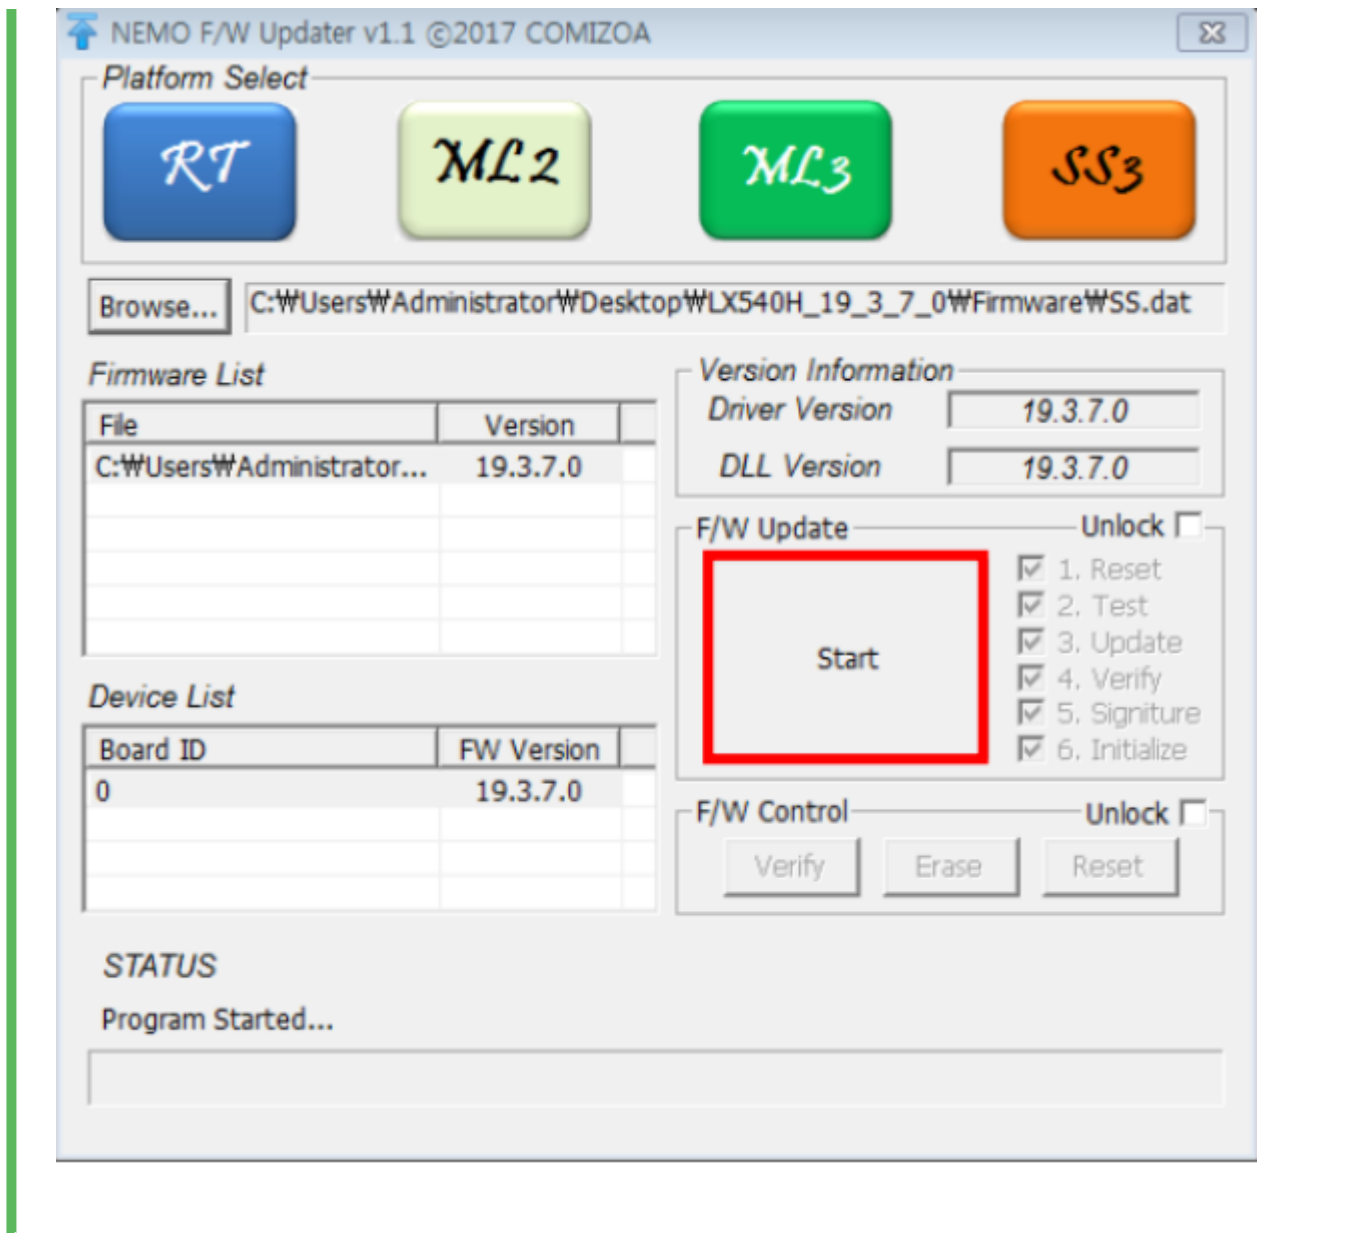

## NEMO Master Board

### NEMO Master Board

(NemoFWU.exe)

- 1. - Firmware - NemoFWU.exe
- 2. RT(LX520), ML2(LX530S), ML3(LX530), SS3(LX540/H)

- 가 DLL  
- Firmware DLL .

- Browse .dat

- Start

From: <https://www.comizoa.com/info/> - -