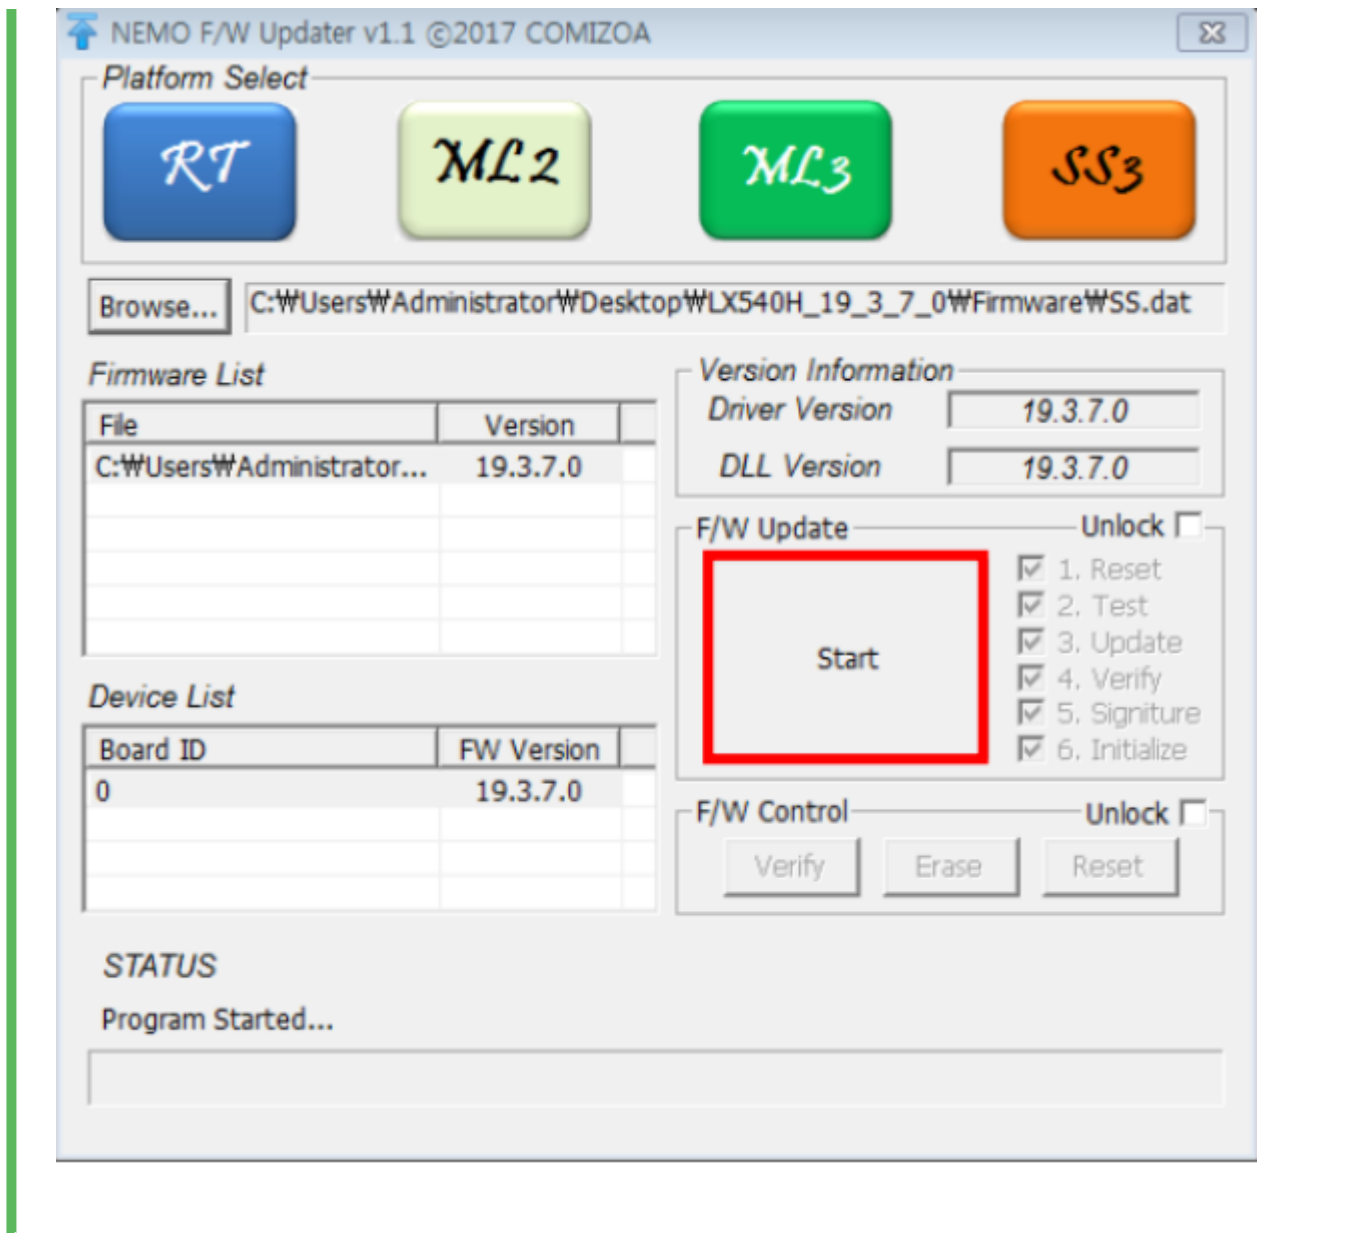

From: <https://www.comizoa.com/info/> - -

Permanent link: <https://www.comizoa.com/info/doku.php?id=practice:nemo_%ED%8E%8C%EC%9B%A8%EC%96%B4_%EC%97%85%EB%8D%B0%EC%9D%B4%ED%8A%B8&rev=1625630726>

Last update: 2024/07/08 18:23