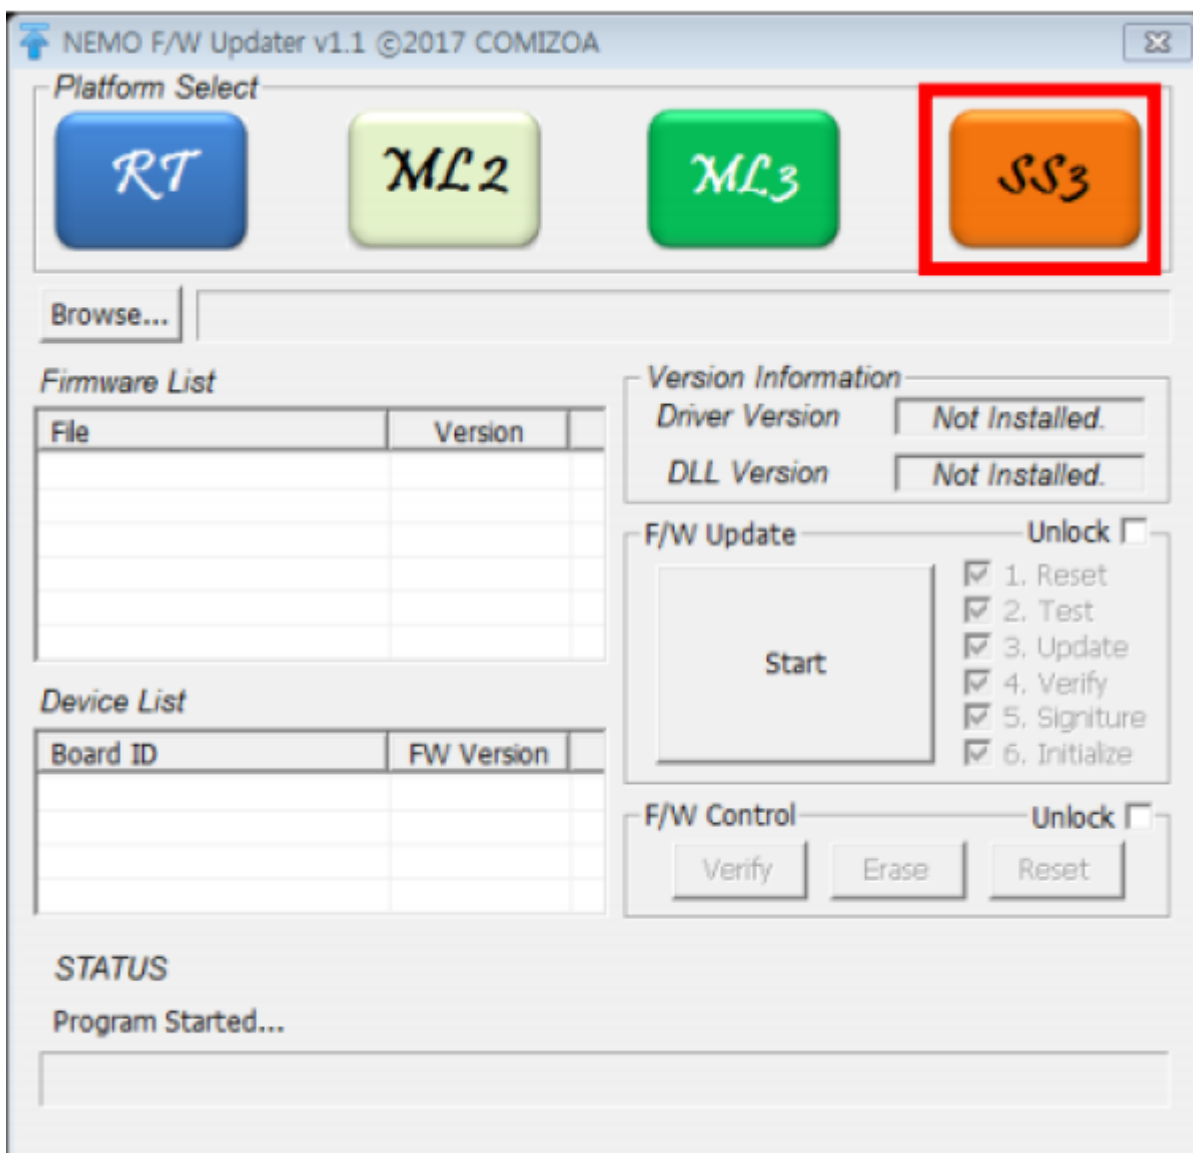

NEMO Master Board 1
NEMO Master Board 1
..... 2
..... 3

NEMO

× NEMO

NEMO Master Board

NEMO Master Board

(NemoFWU.exe)

- 1. - Firmware - NemoFWU.exe
- 2. RT(LX520), ML2(LX530S), ML3(LX530), SS3(LX540/H)

- 가 DLL
- Firmware DLL