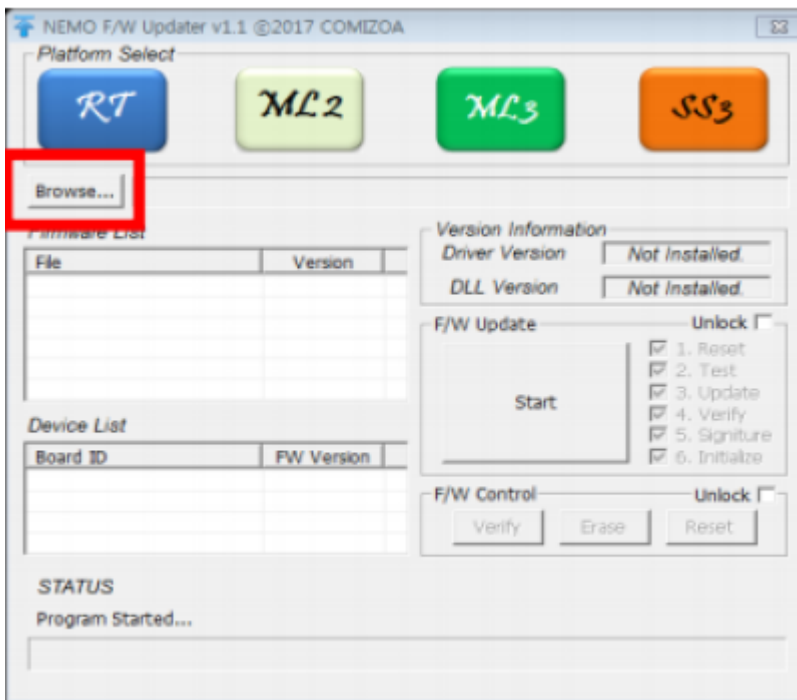

- Browse .dat