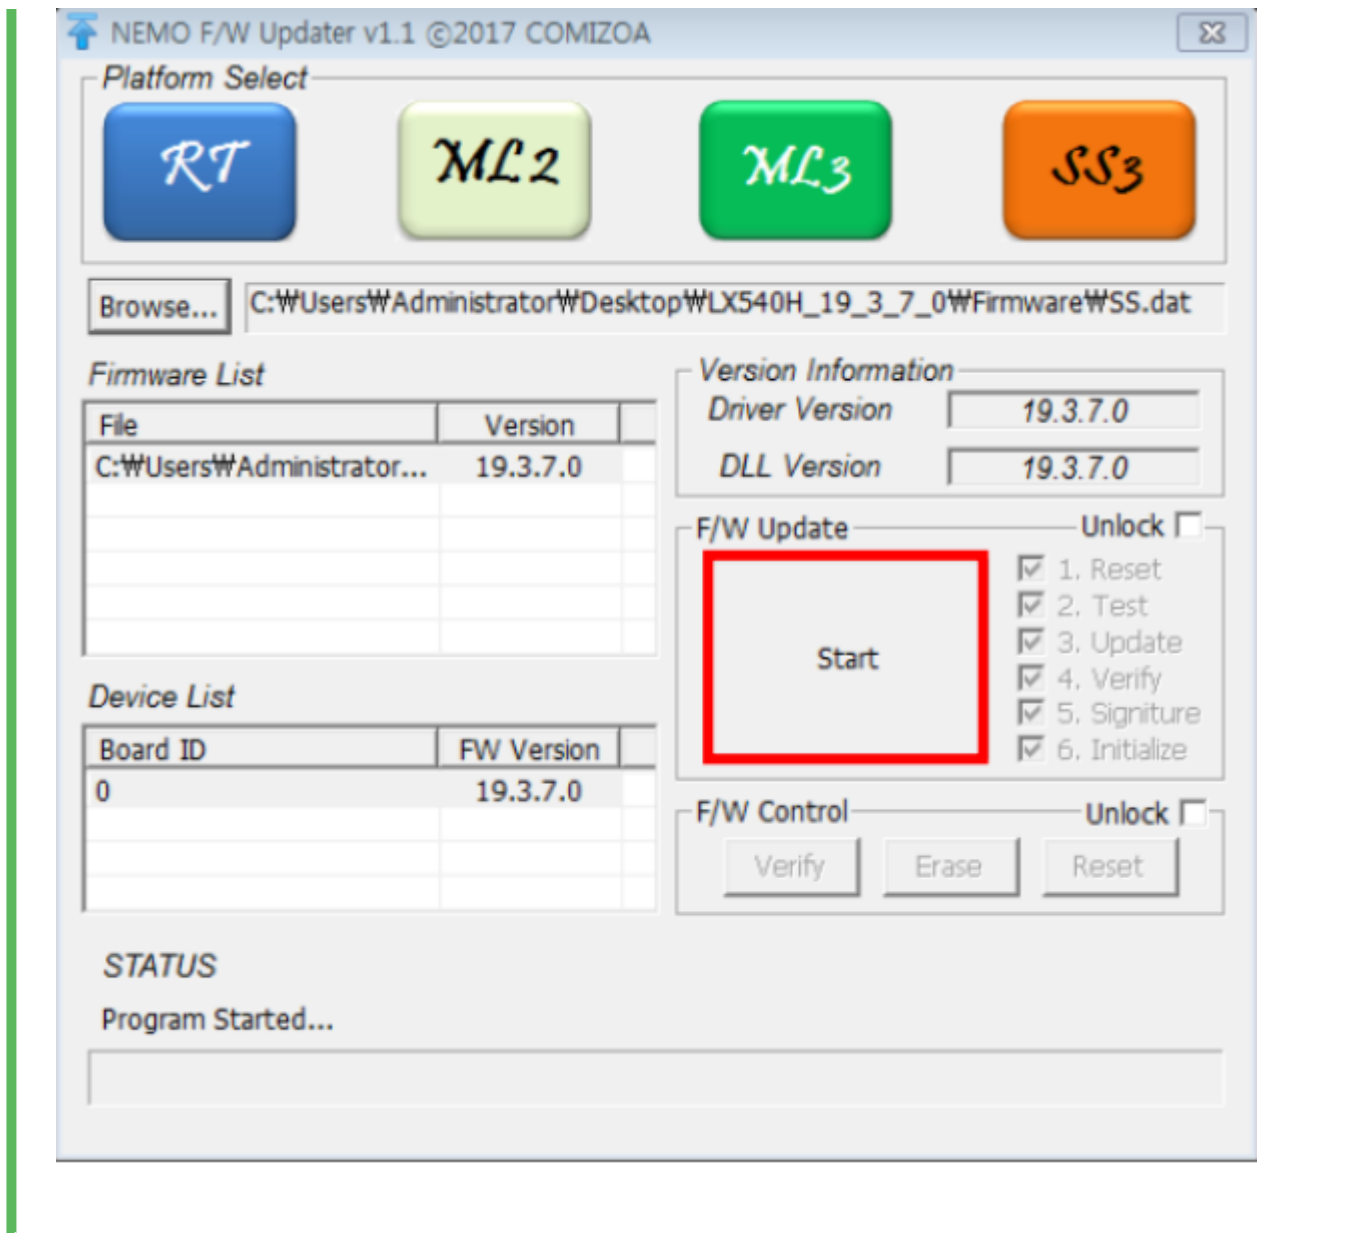

## NEMO Master Board

### NEMO Master Board

(NemoFWU.exe)

- 1. - Firmware - NemoFWU.exe
- 2. RT(LX520), ML2(LX530S), ML3(LX530), SS3(LX540/H)

- 가 DLL  
- Firmware DLL

- Browse .dat

- Start

From: <https://www.comizoa.com/info/> - -