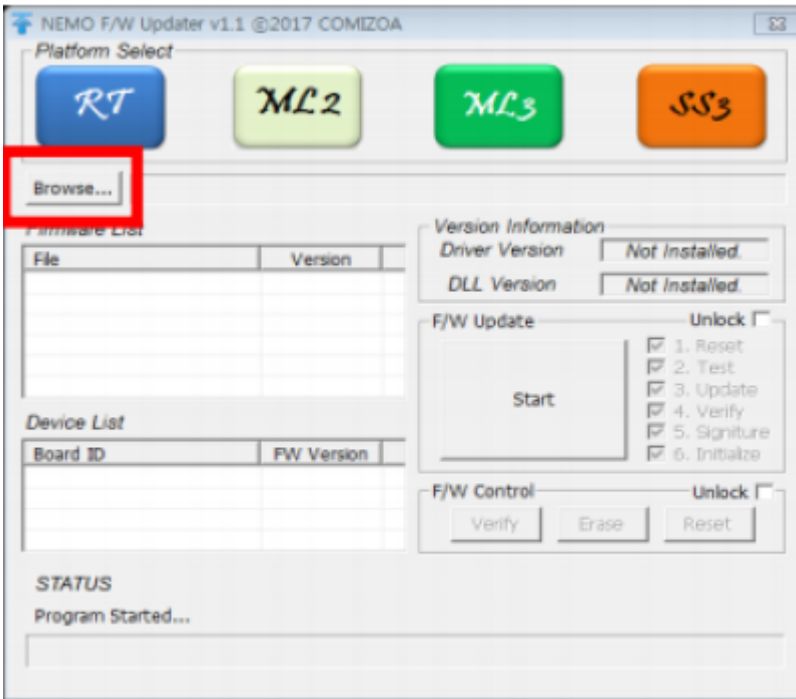

## NEMO Master Board

### NEMO Master Board

(NemoFWU.exe)

- 1. - Firmware - NemoFWU.exe
- 2. RT(LX520), ML2(LX530S), ML3(LX530), SS3(LX540/H)

- 가 DLL  
- Firmware DLL

- Browse .dat

- Start

From: <https://www.comizoa.com/info/> - -